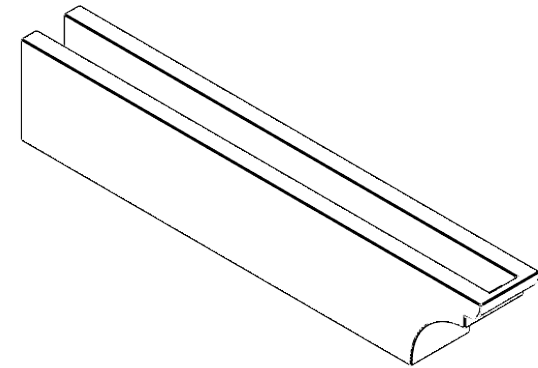

# ITEM NUMBER: RFTURO040X06000X32000X006YOR00RCPR

4"W X 6"H X 32"L TIMBERTHANE ROUGH CEDAR YORKTOWN FAUX WOOD OPEN RAFTER TAIL, 6"L END, PRIMED TAN

**SIDE PROFILE**

**FRONT PROFILE**

**ISOMETRIC**

GENERATED DATE : 03/02/2023

EKENA MILLWORK  
2300 WEST MAIN ST.  
CLARKSVILLE, TX 75426  
TOLL FREE: 866-607-0453  
WWW.EKENAMILLWORK.COM

**NOTES**

1. INSTALLATION TO BE COMPLETED IN ACCORDANCE WITH MANUFACTURER'S SPECIFICATIONS.
2. DRAWING MAY NOT BE TO SCALE
3. THIS DRAWING IS INTENDED FOR DESIGN AND PLANNING PURPOSES ONLY.
4. ALL INFORMATION CONTAINED HEREIN WAS CURRENT AT THE TIME OF DEVELOPMENT BUT MUST BE REVIEWED AND APPROVED BY THE PRODUCT MANUFACTURER TO BE CONSIDERED ACCURATE.
5. TIMBERTHANE ARCHITECTURAL PRODUCTS ARE MADE FROM HIGH DENSITY URETHANE AND COME FACTORY PRIMED